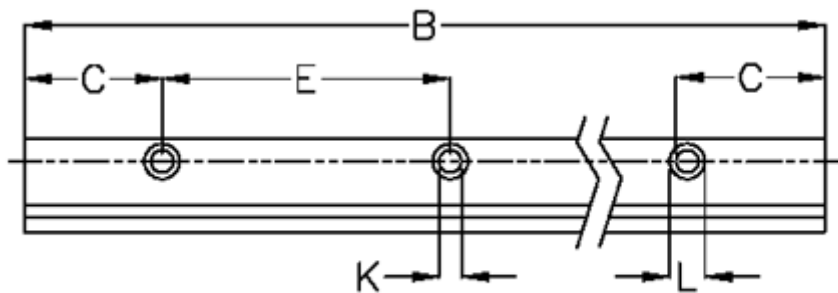

Article number: 057125216161

Description: Hepco GV3 slide NV E L1616 P1
with counterbored holes

Measures

A	= 16	G	= 8.0	Weight kg/1000 = 1.00
A1	= 16.19	H	= 4	
B	= 1616	H1	= 1.5	
C	= 43.0	I	= 12.00	
E	= 90	J	= 1.75	
F	= 4.21	K	= 4.5	
For bearing	= J18	L	= 8 x 4.1	
For guide pin	= SDP4	Precision type	= P1	