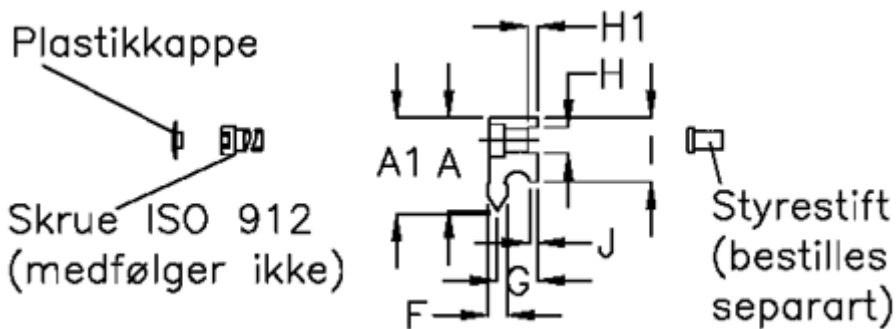

Article number: 057125216161

Description: Hepco GV3 slide NV E L1616 P1
with counterbored holes

Measures

A	= 16	G	= 8.0	Weight kg/1000 = 1.00
A1	= 16.19	H	= 4	
B	= 1616	H1	= 1.5	
C	= 43.0	I	= 12.00	
E	= 90	J	= 1.75	
F	= 4.21	K	= 4.5	
For bearing	= J18	L	= 8 x 4.1	
For guide pin	= SDP4	Precision type	= P1	